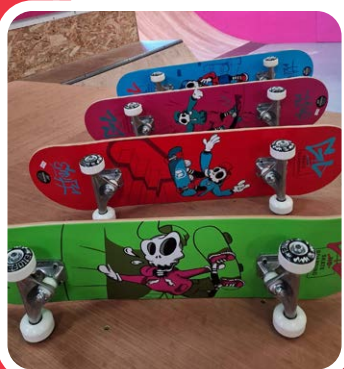

Whether you are a complete beginner or an experienced rider, the park caters for all abilities with a range of ramps and features designed for scooters, skateboards, BMX bikes, inline skates and roller skates.