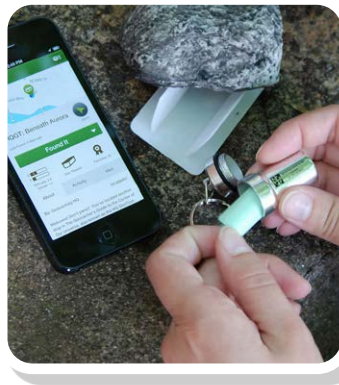

GEOCACHING

1 DAY ACTIVITY

Explore Douglas in a different way with this Geocaching adventure along the railway lines.

Using clues and coordinates, you'll search for hidden geocaches while exploring the local area and working together to solve challenges along the route.

A great activity for anyone who enjoys problem-solving, teamwork and being outdoors.

ACTIVITY DETAILS

Venue	Railway Lines
Days	Mon, Tue, Wed
No. of spaces per day	20
Led by	Mr Kerwin & Mr Kewley
Cost	Free
Meeting point	School
Additional information	-

FOR YEAR GROUPS:

7

8

9

10