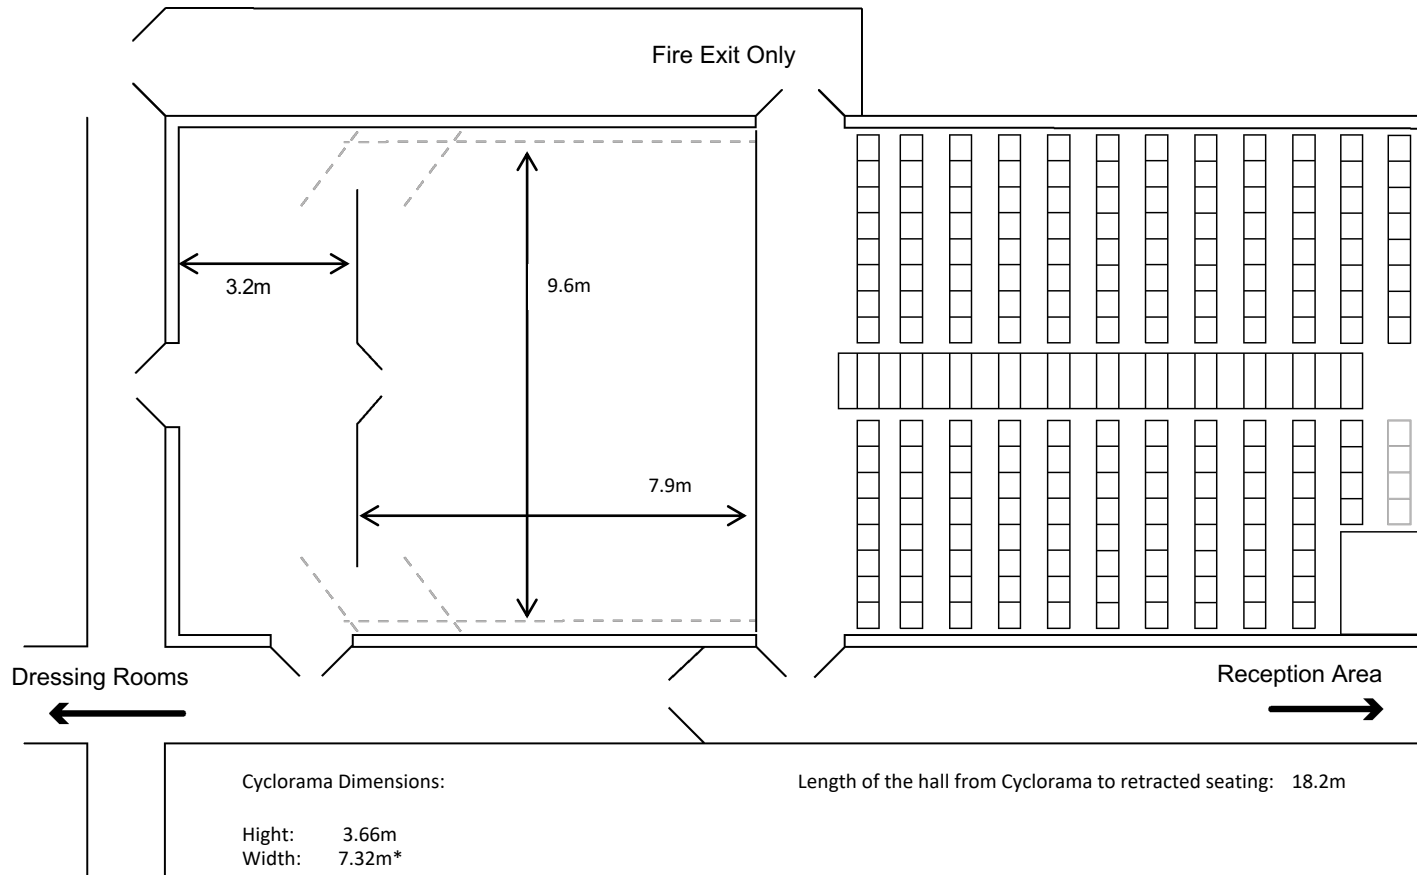

# Studio Theatre Dimensions

\*Including 2x pivoting flaps either side, both 1.22m Wide.