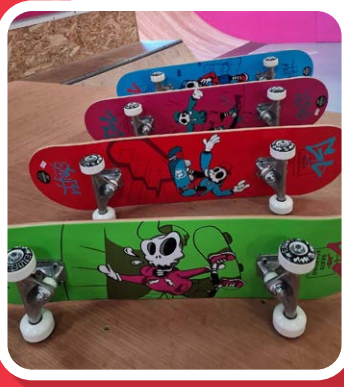

# BALLASKATE

1 DAY ACTIVITY

Head to The Shred House, the Island's only indoor skatepark, for an action-packed session on wheels.

Whether you are a complete beginner or an experienced rider, the park caters for all abilities with a range of ramps and features designed for scooters, skateboards, BMX bikes, inline skates and roller skates.